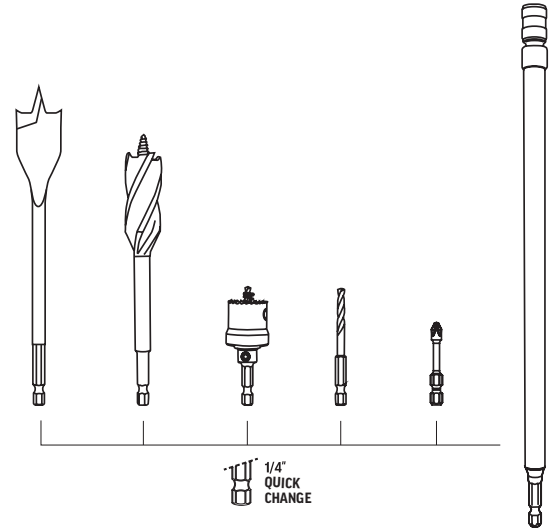

PRO>LOCK
ELECTRICIAN'S

4 Piece
**300mm Lockable
Extension Set**

Set Contains:

4 x 300mm Lockable Extension 1/4"

- Suits all common Impact Drivers
- Gives extreme reach
- Extensions lock together securely
- Slim design for 15mm hole & wall cavities

Code: TS08-EXT300LS4

Barcode: 931360101831

4 x 300mm Lockable
Extension 1/4"

Code: TS08-EXT300L

Individual also available

©COPYRIGHT SHEFFIELD GROUP 2022. No part of this publication may be copied, scanned or reproduced in whole or part in any form without written permission from Sheffield Group.