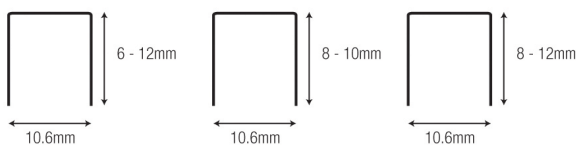

Packed in a unique reusable plastic box

A11 Style Staples 10mm | Box 2000

Code: A1110-2M

To be used

- Framing & upholstery
- Carpet installation, insulation and plastering
- Commercial and household tacking jobs

Product Features

- Made from Carbon Steel Q235 in Zinc coating
- Strong flat wire style
- Electro galvanised
- Chisel point

A11 / 140 Series

Wire Size: 0.45 x 1.25mm

Suits:

- Sterling AT-901, AT-765B, FHT-910, AH-915
- Rapid 14, 34, 44
- Arrow T50, T55, HT 50
- Interchangeable with Rapid 140, Arrow T50